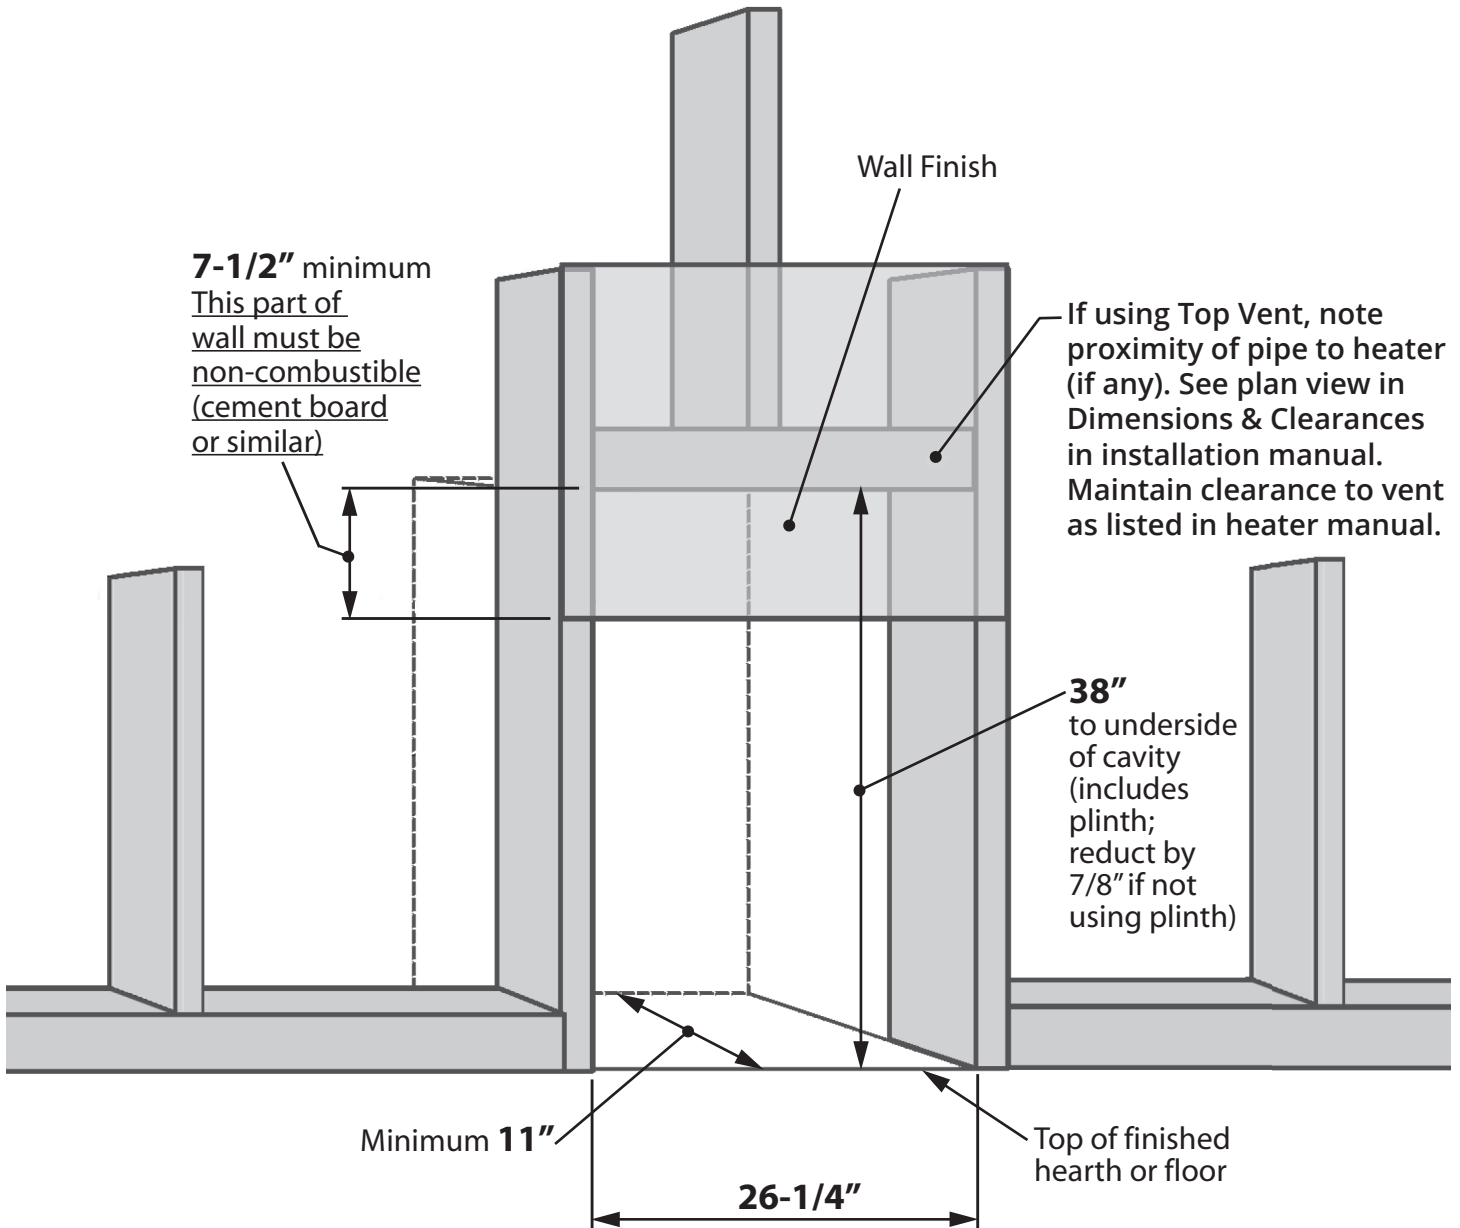

Valor® Portrait

Dec 2022

1/3

ZC 563 Senator—Framing

Valor® Portrait

Dec 2022
2/3

ZC 563 Senator—Wall Finish

The 563SCB Senator Front comes supplied with a framing plate for zero clearance applications. The framing plate is painted black and may be left exposed beyond the perimeter of the cast iron front or may be covered with non-combustible material if desirable.

- A non-combustible hearth is not necessary in front of this appliance.
- The appliance is approved to install directly on wood sub-flooring.
- Any framing construction must be clear of stand-offs.
- Be aware that the area of 7½" x 26¼" (19 cm x 67 cm) minimum immediately above the framing plate must be constructed with non-combustible materials as shown.

Framing plate exposed

Valor[®] Portrait

Dec 2022

3/3

ZC 563 Senator—Wall Finish

Framing plate covered