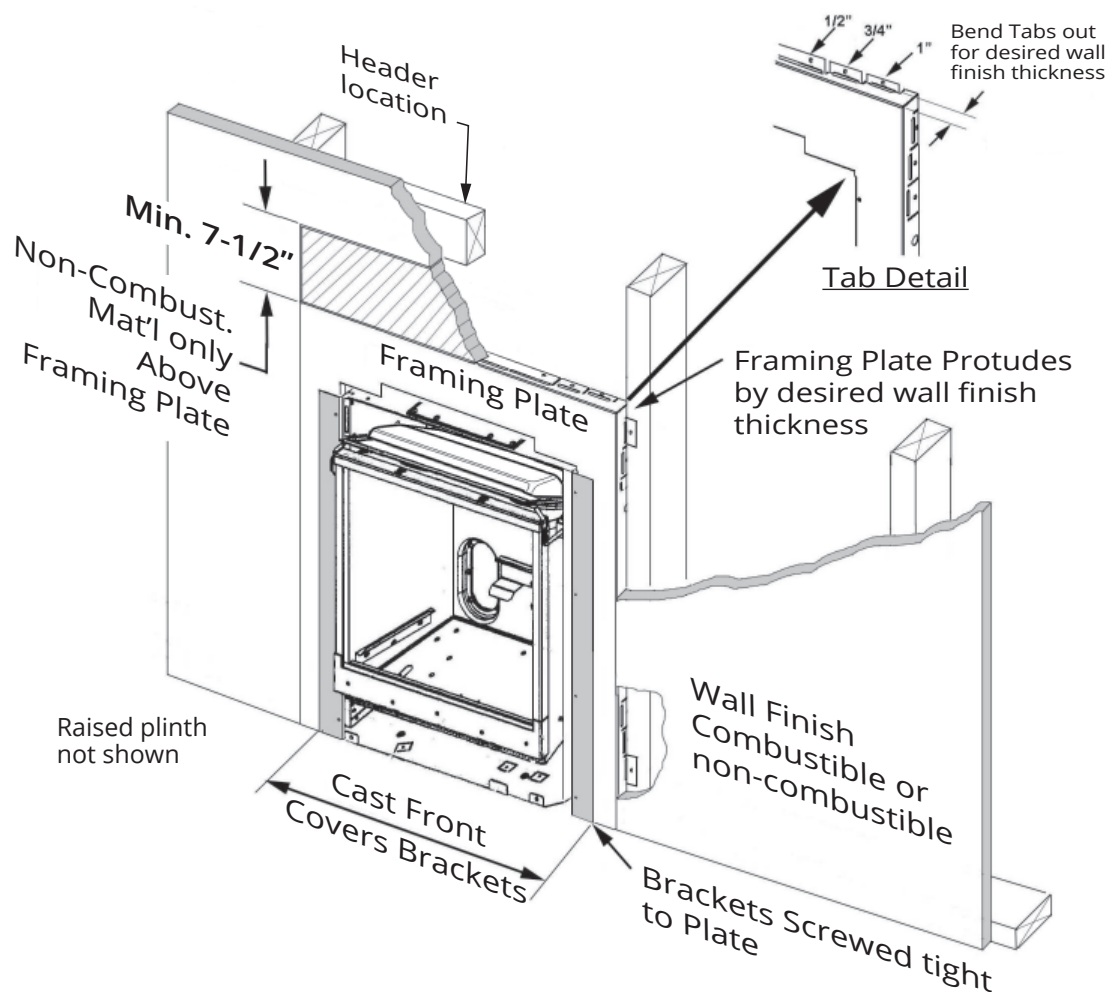

Valor® Portrait

Dec 2022

1/3

ZC 563 Senator—Framing

Valor® Portrait

Dec 2022
2/3

ZC 563 Senator—Wall Finish

The 563SCB Senator Front comes supplied with a framing plate for zero clearance applications. The framing plate is painted black and may be left exposed beyond the perimeter of the cast iron front or may be covered with non-combustible material if desirable.

- A non-combustible hearth is not necessary in front of this appliance.
- The appliance is approved to install directly on wood sub-flooring.
- Any framing construction must be clear of stand-offs.
- Be aware that the area of 7½" x 26¼" (19 cm x 67 cm) minimum immediately above the framing plate must be constructed with non-combustible materials as shown.

Framing plate exposed

Valor[®] Portrait

Dec 2022

3/3

ZC 563 Senator—Wall Finish

Framing plate covered