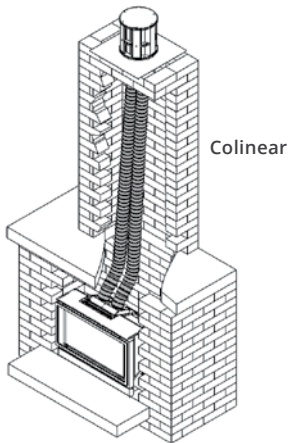

Direct Vent

Side Wall Kit (not shown) 720SWKM Available for direct vent engine.