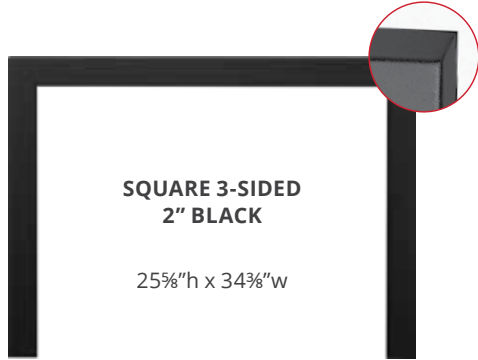

SURROUNDS

Your dealer will help you select from the several sizes and styles to find the coverage your fireplace requires and the look you want. The surrounds below work with all G3 fronts, except the Contemporary Surround front.

SQUARE SURROUND

Our contemporary square surrounds are 2" deep when seen from the side.