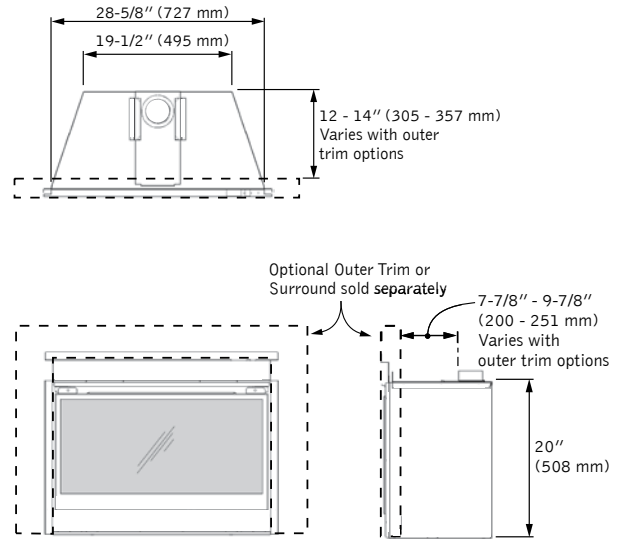

SPECIFICATIONS

DIRECT VENT 739

B-VENT 738

Direct Vent

Side Wall Kit (not shown) 720SWKM Available for direct vent engine.

B-Vent

ALWAYS REFER TO THE MANUAL FOR COMPLETE AND ACCURATE INSTALLATION INSTRUCTIONS.
valorfireplaces.com/manuals

MINIMUM CAVITY DIMENSIONS

Minimum depth (X) = 12-14" — varies with outer trim options.

Minimum height (Y) = 20 1/4"; 24" when using 763BPB Backing Plate.

Minimum width of fireplace opening at front is 28".

Note: check that masonry step doesn't interfere with install dimensions or vent pipe.

VENTING + MANTEL CLEARANCES

A	1"	1-6"	9"	12"
B*	36"	39"	42"	45"

* Measure taken from the underside of the mantel to finished hearth or surface that the unit is sitting on. Sidewall Clearances: minimum distance from side of appliance (liner box) to combustible wall—9" (229 mm)