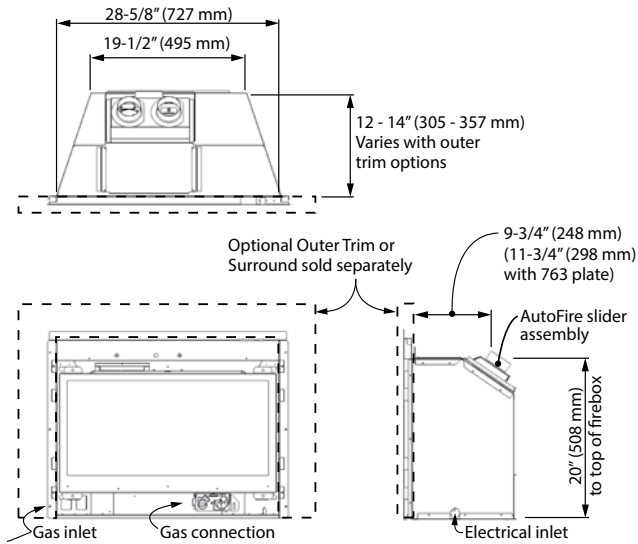

SPECIFICATIONS

DIRECT VENT 739