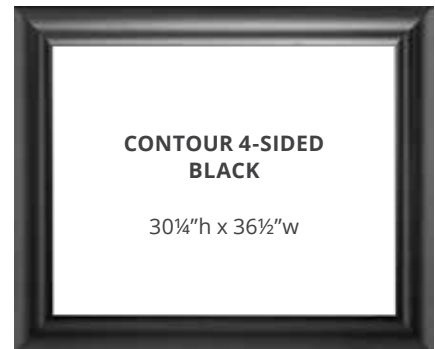

CLASSIC SURROUNDS

These surrounds come in four styles and sizes to accommodate traditional and contemporary settings.