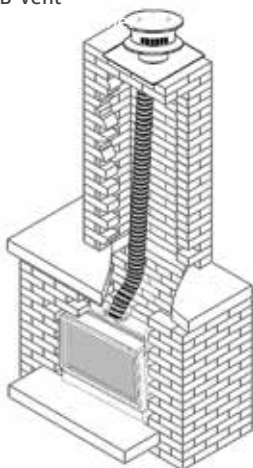

B-Vent

ALWAYS REFER TO THE MANUAL FOR COMPLETE AND ACCURATE INSTALLATION INSTRUCTIONS.
valorfireplaces.com/manuals