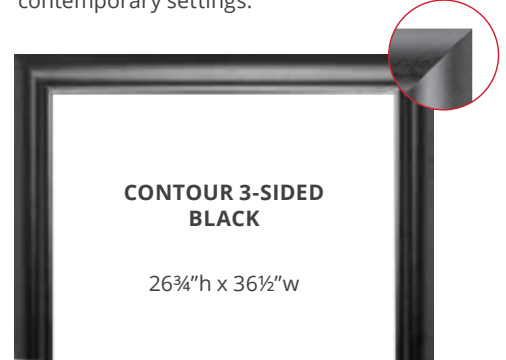

CLASSIC SURROUNDS

These surrounds come in four styles and sizes to accommodate traditional and contemporary settings.