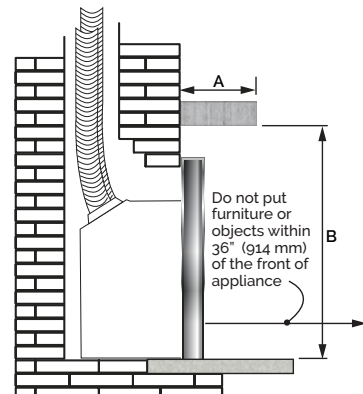

MINIMUM CAVITY DIMENSIONS

Minimum depth (X) = 12-14" — varies with outer trim options.

Minimum height (Y) = 20 1/4"; 24" when using 763BPB Backing Plate.

Minimum width of fireplace opening at front is 28".

Note: check that masonry step doesn't interfere with install dimensions or vent pipe.

VENTING + MANTEL CLEARANCES

A	1"	1-6"	9"	12"
B*	36"	39"	42"	45"

* Measure taken from the underside of the mantel to finished hearth or surface that the unit is sitting on. Sidewall Clearances: minimum distance from side of appliance (liner box) to combustible wall—9" (229 mm)