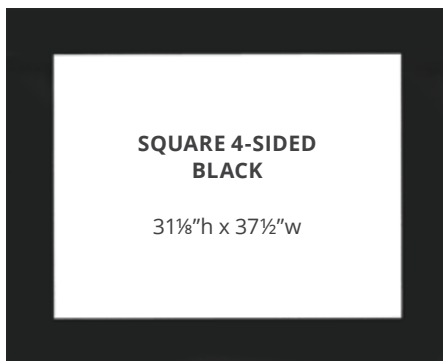

SQUARE SURROUND

Our contemporary square surrounds are 2" deep when seen from the side.

CLASSIC SURROUNDS

These surrounds come in four styles and sizes to accommodate traditional and contemporary settings.