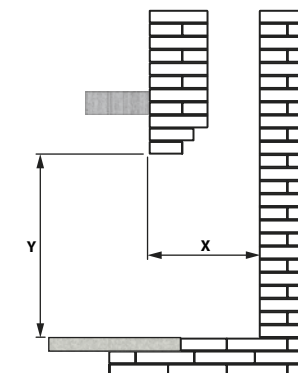

MINIMUM CAVITY DIMENSIONS

Minimum depth (X) = 12-14" — varies with outer trim options.

Minimum height (Y) = 20 1/4"; 24" when using 763BPB Backing Plate.

Minimum width of fireplace opening at front is 28".