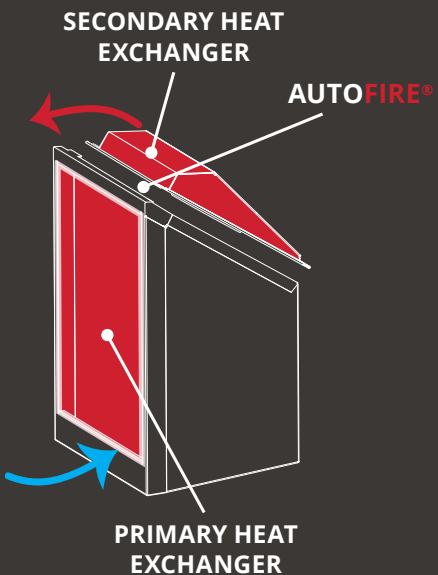

G3 739M	G3 738K	G3 739V
	direct vent	b-vent	direct vent
NATURAL GAS			
EnerGuide*	70.3%	61.2%	70%
High	24,000	24,000	24,000
Low	6,500	6,500	13,000
Max Output*	18,132	16,169	18,338
PROPANE			
EnerGuide*	70.3%	61.2%	70%
High	24,000	24,000	24,000
Low	13,000	13,000	13,000
Max Output*	18,132	16,169	18,338

* EnerGuide ratings and outputs have been determined without a fan/blower, using the CSA p.4.1-15 test method. Certified to ANSI Z21.88/CSA 2.33 Vented Gas Fireplace Heater American National Standard. CGA-2.17-91 Gas fired appliances for use at high altitudes.