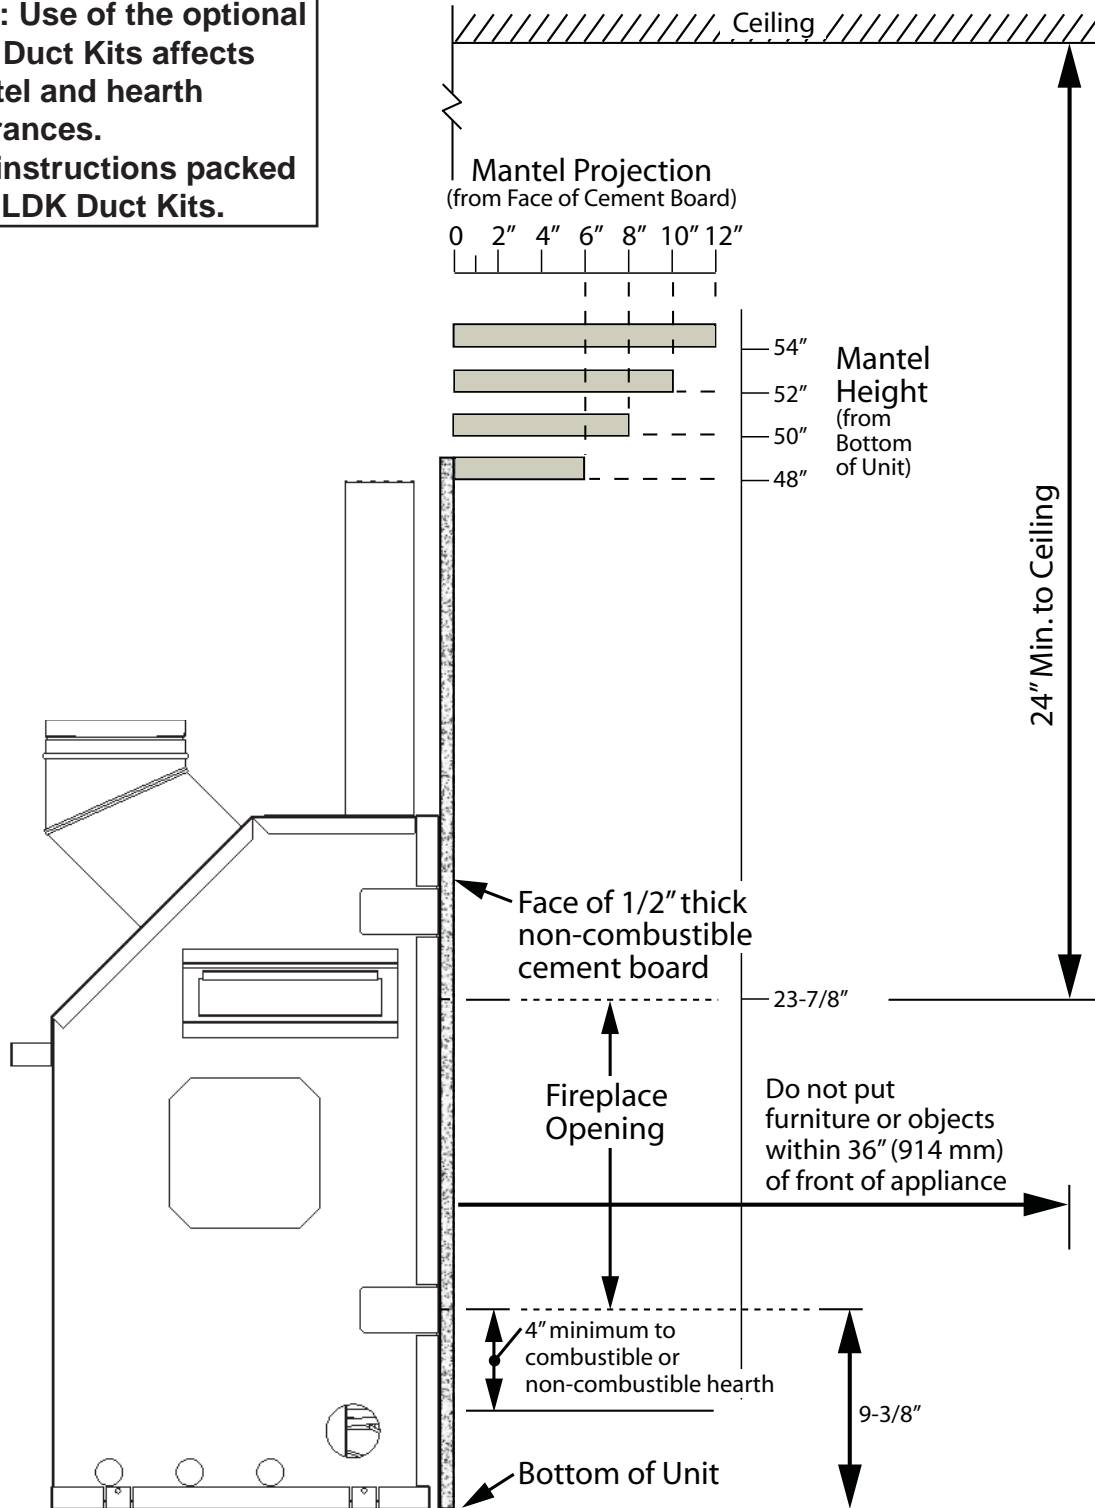

Combustible Mantel—Left Side View

Note: Use of the optional LDK Duct Kits affects mantel and hearth clearances. See instructions packed with LDK Duct Kits.

Combustible Sidewall / Mantel Leg—Top View