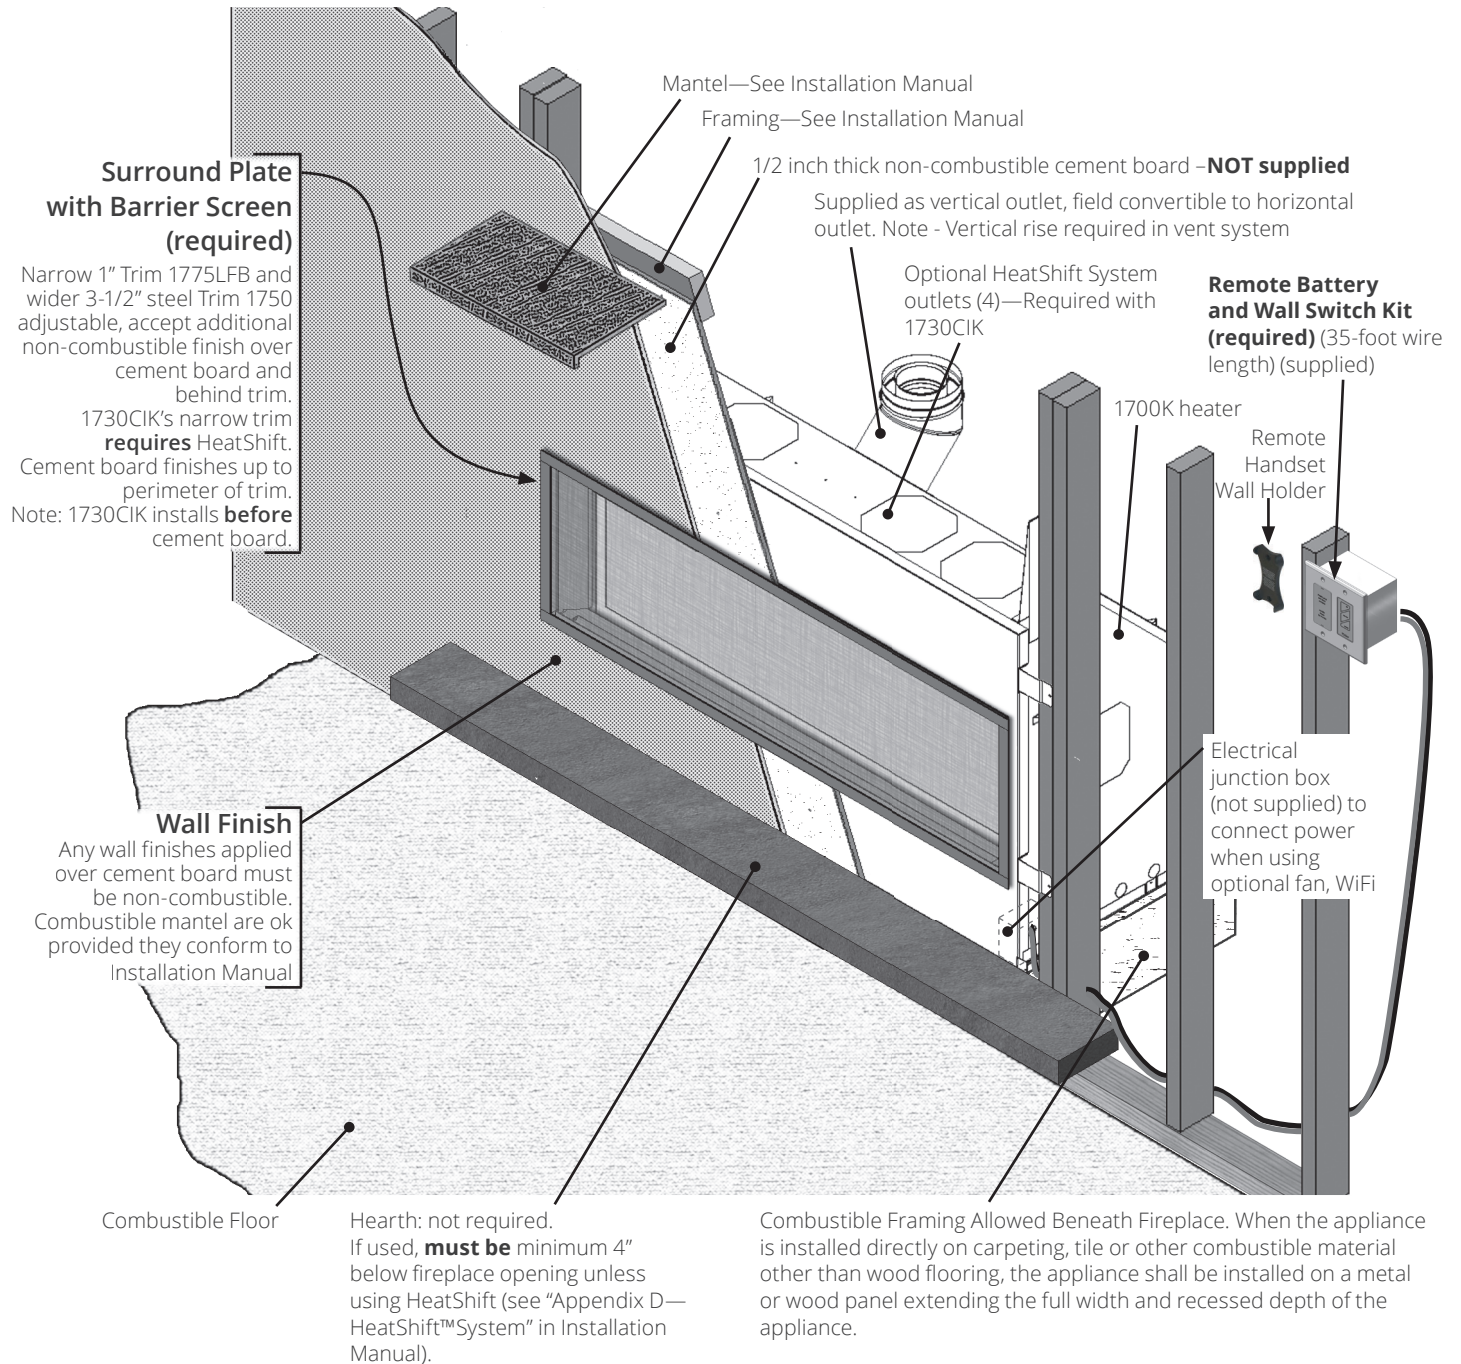

Valor® L2 1700K

December 2019
1/2

Concept

Note: This appliance may be installed in outdoor, weather protected environments as defined in the GV60CKO Outdoor Conversion Kit instruction manual.

valor® L2 1700K

December 2019
2/2

Dimensions

Corner Dimensions

Top View

Left Side View

Front View

Right Side View