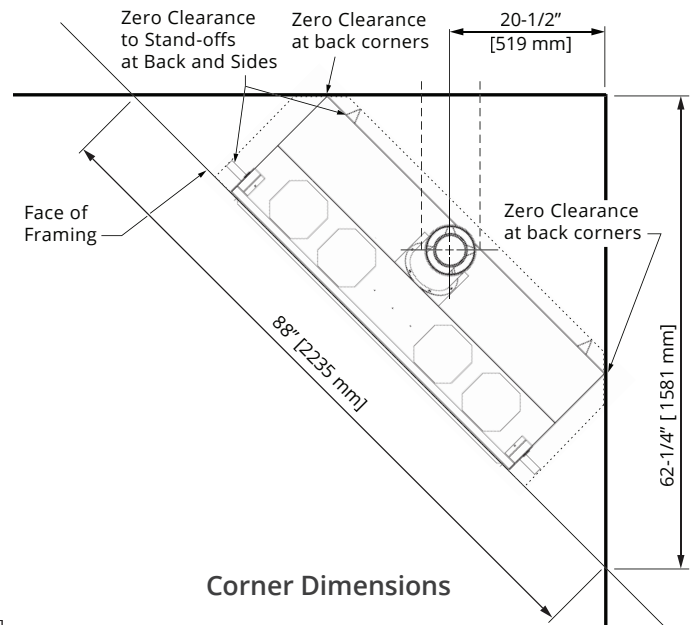

Valor® L2 1700K

December 2019
1/2

Concept

Note: This appliance may be installed in outdoor, weather protected environments as defined in the GV60CKO Outdoor Conversion Kit instruction manual.

valor® L2 1700K

December 2019
2/2

Dimensions

Corner Dimensions

Top View

Left Side View

Front View

Right Side View