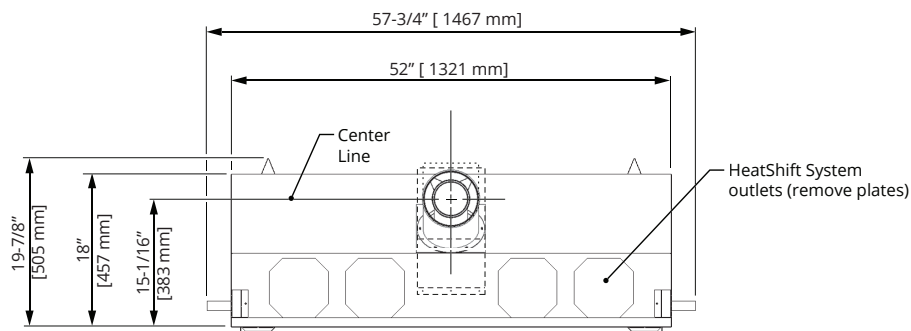

Valor® L2 1700K

December 2019
1/2

Concept

Note: This appliance may be installed in outdoor, weather protected environments as defined in the GV60CKO Outdoor Conversion Kit instruction manual.

valor® L2 1700K

December 2019
2/2

Dimensions

Corner Dimensions

Top View

Left Side View

Front View

Right Side View