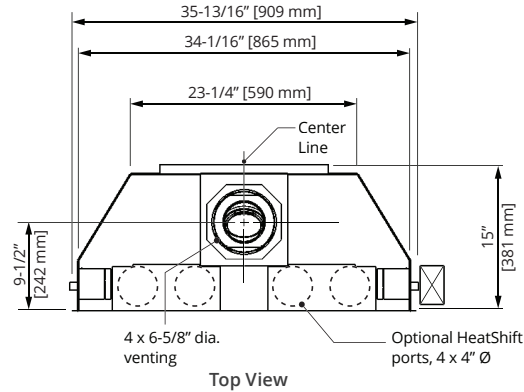

Combustible Framing Allowed Beneath Fireplace. Do not install appliance directly on carpet.

valor[®] H3 1000K

June 2020

2/2

New Construction Applications - Dimensions

Dimensions

Location