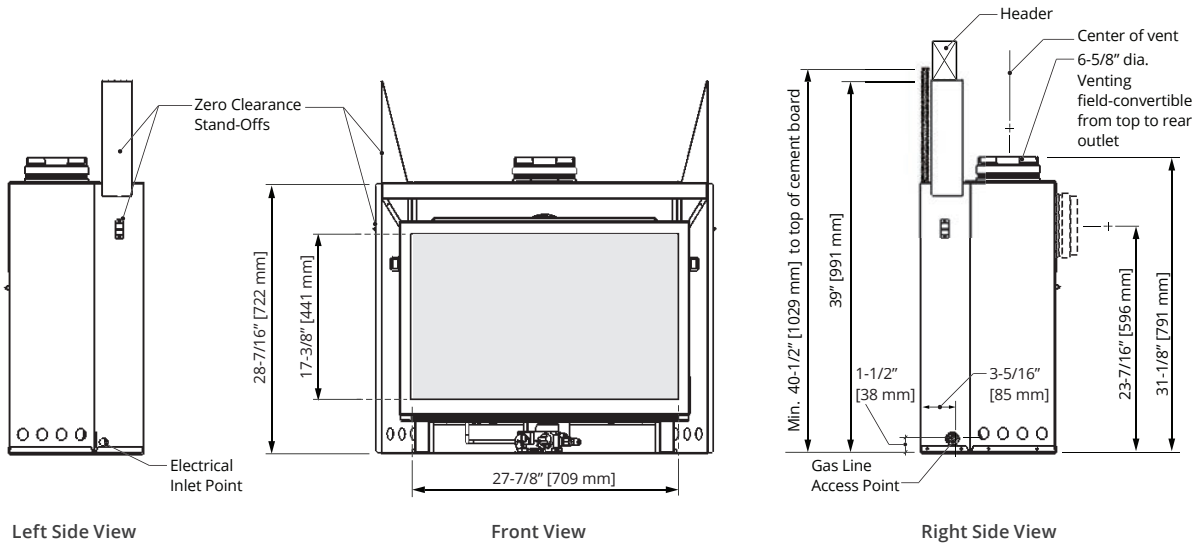

Combustible Framing Allowed Beneath Fireplace. Do not install appliance directly on carpet.

valor[®] H3 1000K

June 2020

2/2

New Construction Applications - Dimensions

Dimensions

Location