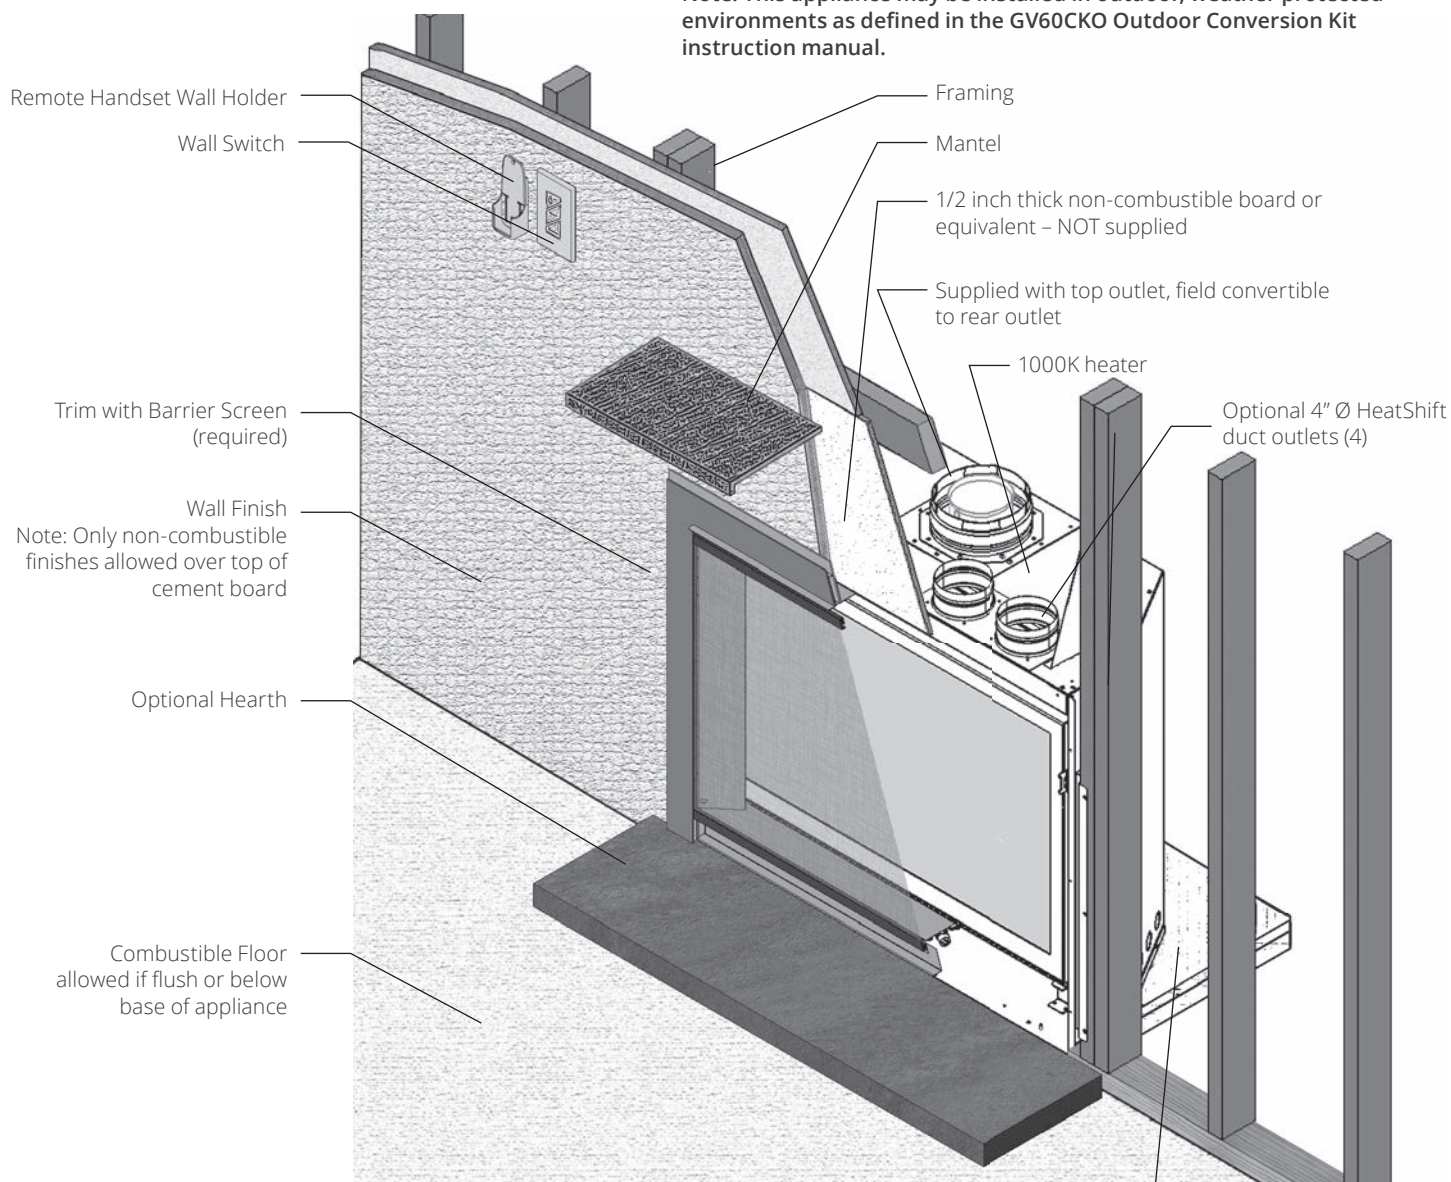

valor[®] H3 1000K

June 2020

1/2

New Construction Applications - Concept

Note: This appliance may be installed in outdoor, weather protected environments as defined in the GV60CKO Outdoor Conversion Kit instruction manual.

Combustible Framing Allowed Beneath Fireplace. Do not install appliance directly on carpet.

valor[®] H3 1000K

June 2020

2/2

New Construction Applications - Dimensions

Dimensions

Location